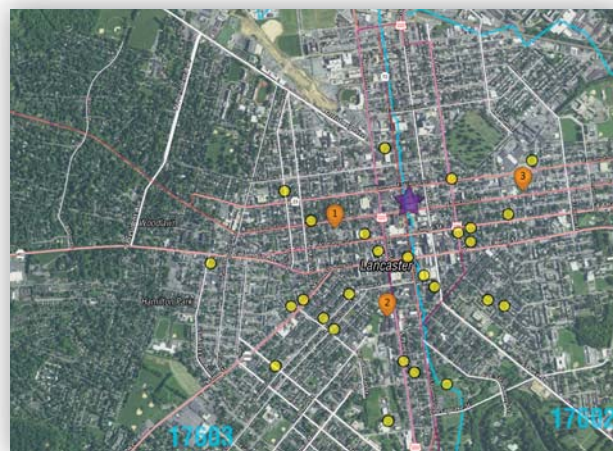

Overlay streets, ZIP Codes, borders and more.

Add radius rings, drive time polygons, traffic counts, demographic data and more to **gain a full understanding** of your geographic area.

Contact us about Custom Satellite Maps today!

MarketMAPS brings together 30 years of experience creating custom maps to help you improve your business.

Understand Your Market

View existing developments and **plan out future developments.**

Understand your target area with an aerial perspective.

Market your shopping center, housing development, store, city and more with a beautiful satellite map of your area.

Satellite maps are a **great decorative tool** for presentations or display in your office.

Satellite Maps of Every Area

Gain a broader perspective with an aerial view of your area.

View your satellite map in **any format you need.** We offer wall maps and digital maps.

We have satellite maps of every area in the US. No matter where you're located, we can design a satellite map **built for you.**